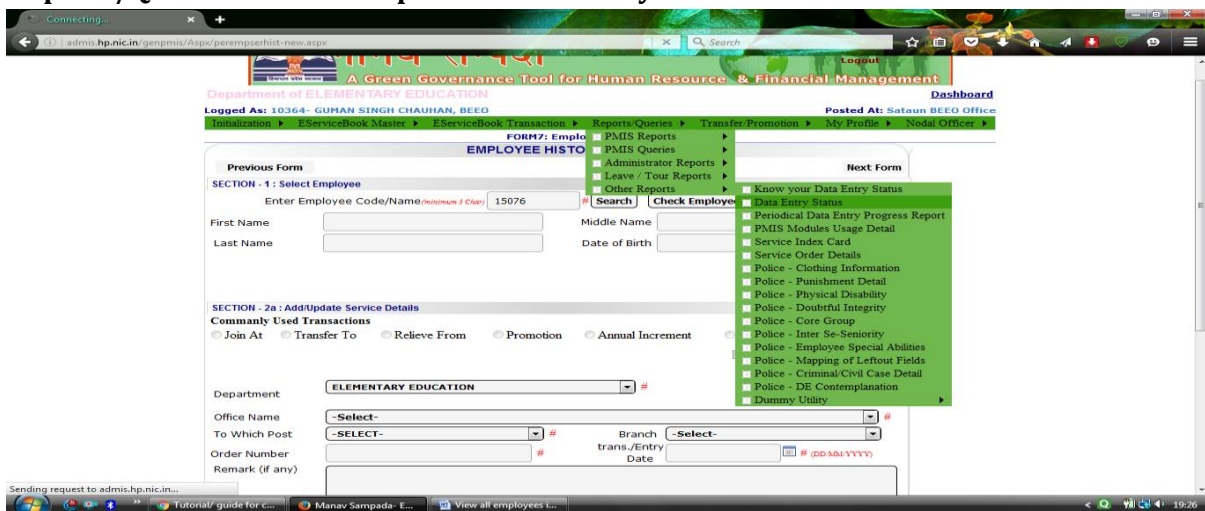

Manav Sampada Tutorials

Tutorial 8: Generate a list of all employees in a block/district

Contact us @ pmis.dee@gmail.com

Step: 1) Go to <http://admis.hp.nic.in/genpmis/> or just type **Manav Sampada** in Google and click on first web link.

Step: 2) Login (as taught in **Tutorial 1**)

Step: 3) Go to:

Reports/Queries → Other Reports → Data Entry Status

Step: 4) Go to the bottom of the page and select your district. Click on **Generate Report**