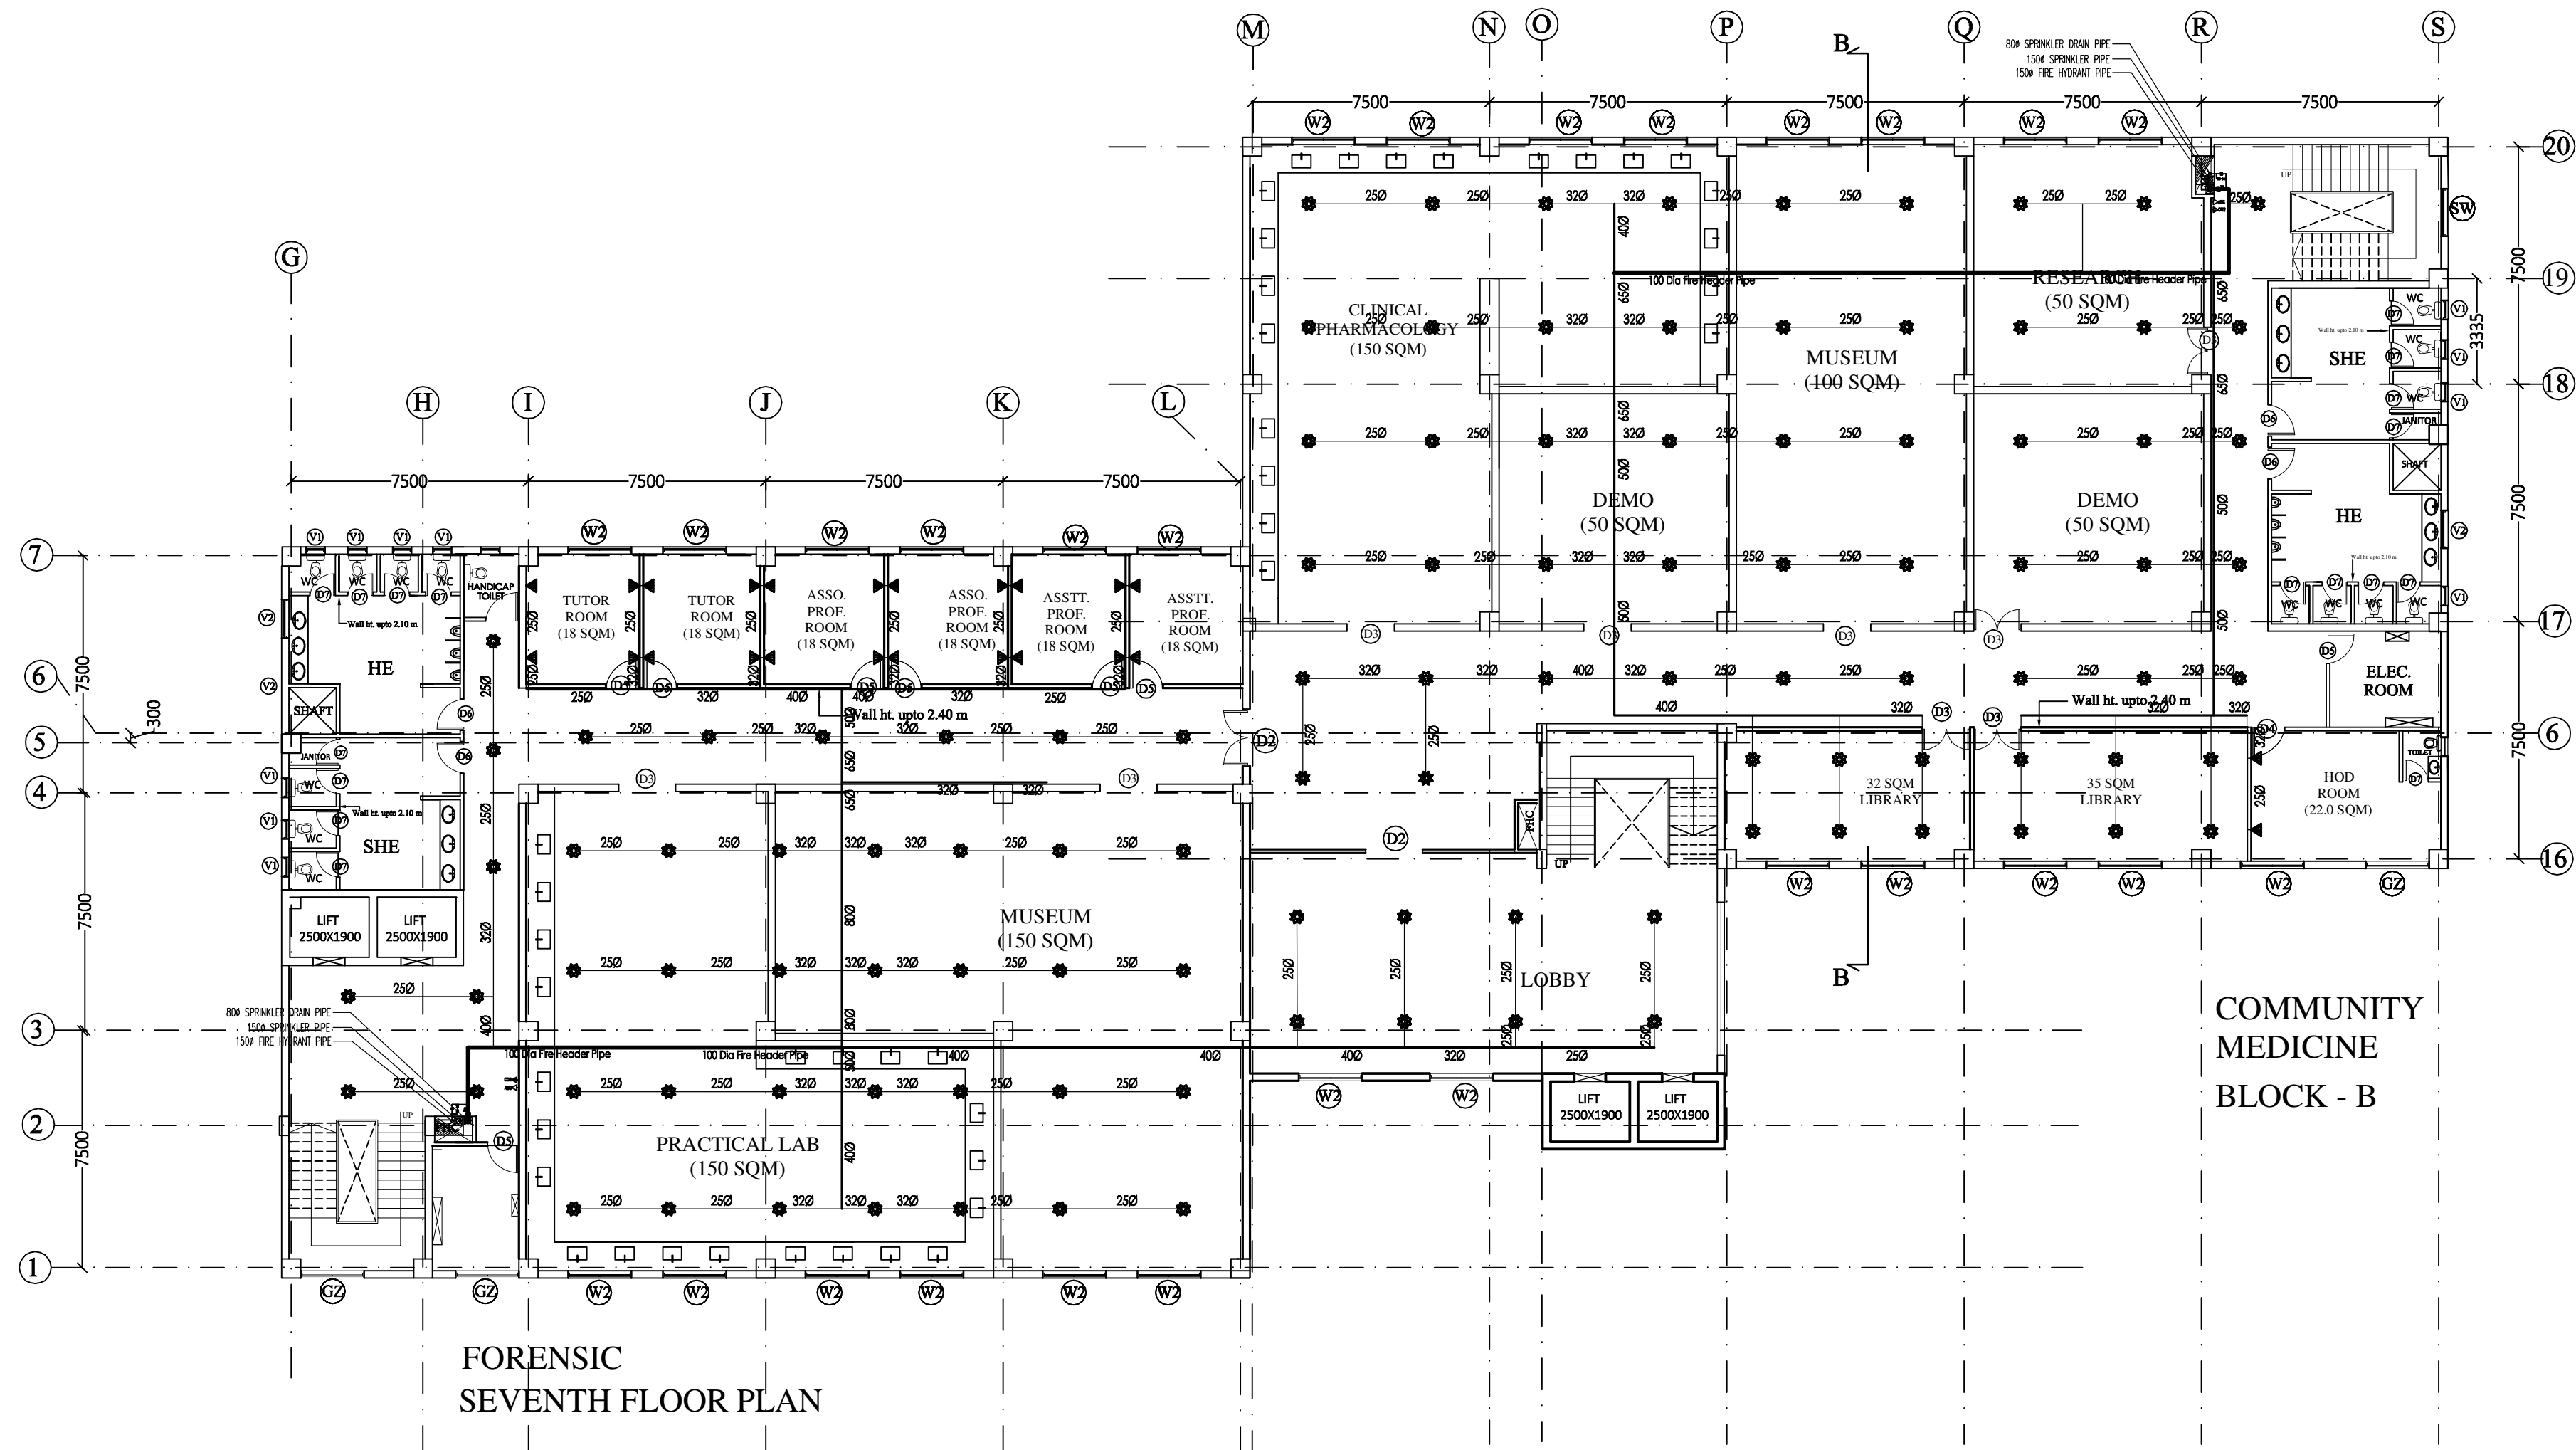

PROPOSED MEDICAL COLLEGE AT NAHAN (H.P)

TEACHING BLOCK

PHE DESIGN

FLOOR PLANS	
Date	08-06-2016

HSCC
NEW DELHI INDIA