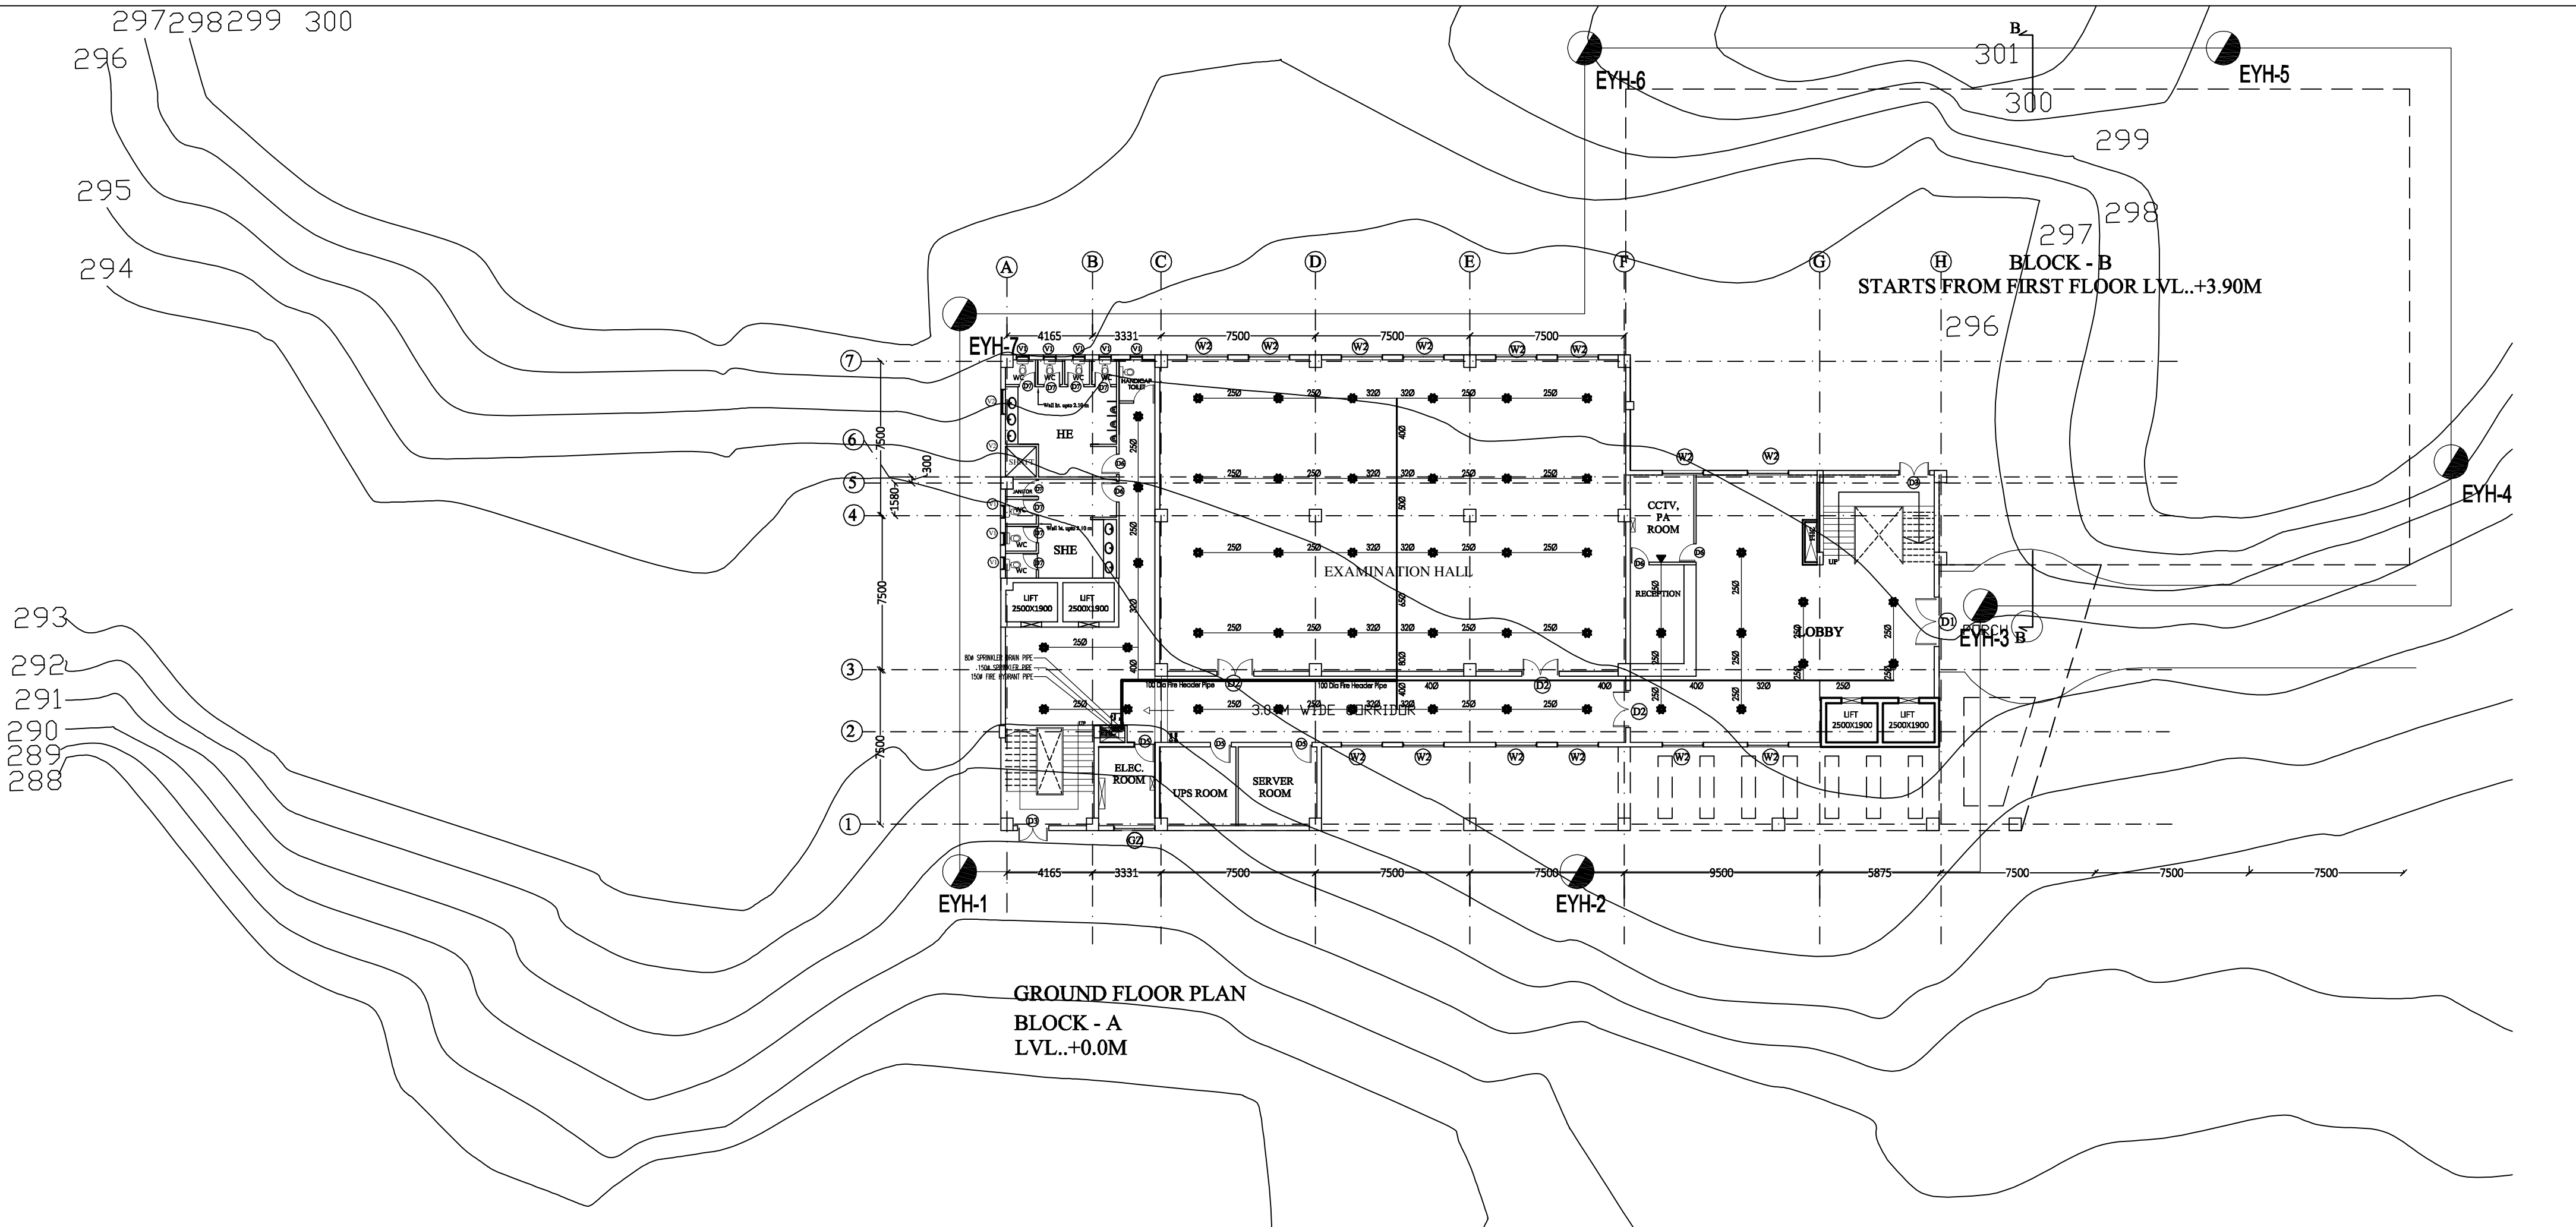

PROPOSED MEDICAL COLLEGE AT NAHAN (H.P)

TEACHING BLOCK Tender

PHE DESIGN

FLOOR PLANS	
Date	08-06-2016

HSCC
NEW DELHI INDIA