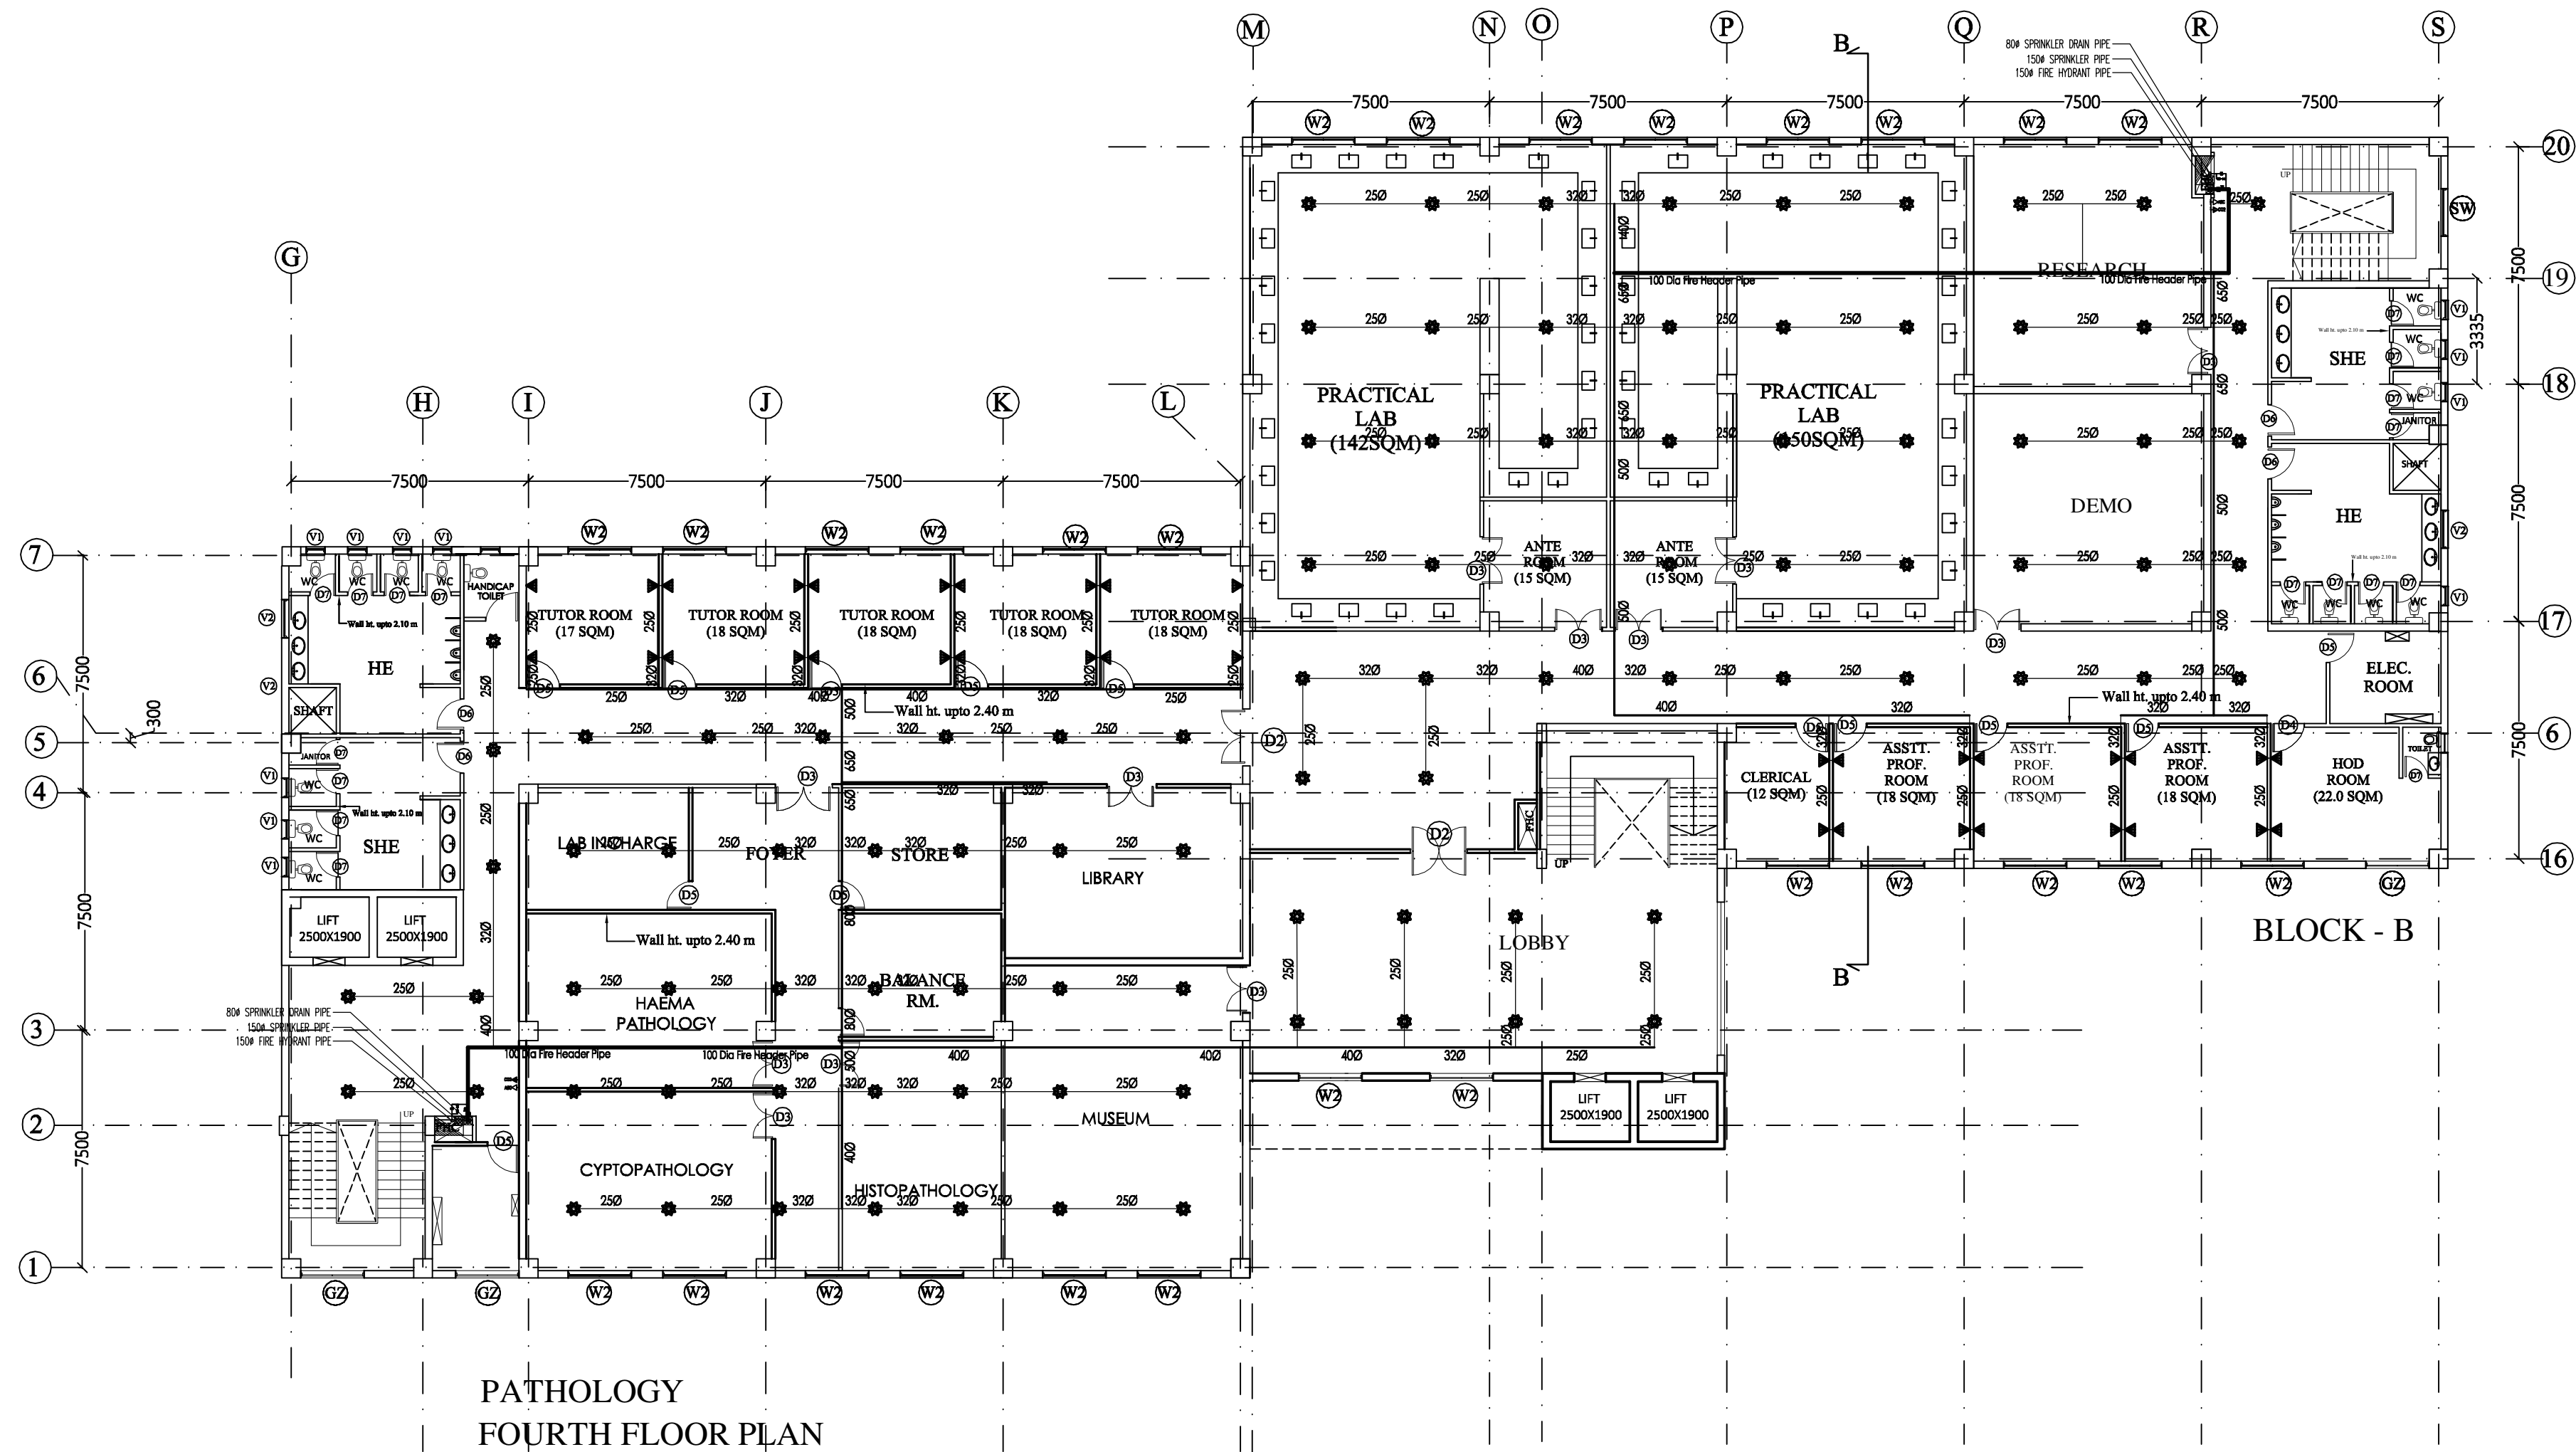

PRODUCED BY AN AUTODESK EDUCATIONAL PRODUCT

LIBRARY
FIRST FLOOR PLAN
LVL. + 3.90M

PROPOSED MEDICAL COLLEGE AT
NAHAN (H.P)

TEACHING
BLOCK
Tender

PHE
DESIGN

FLOOR PLANS	
Date	08-06-2016

HSCC
NEW DELHI INDIA

PRODUCED BY AN AUTODESK EDUCATIONAL PRODUCT