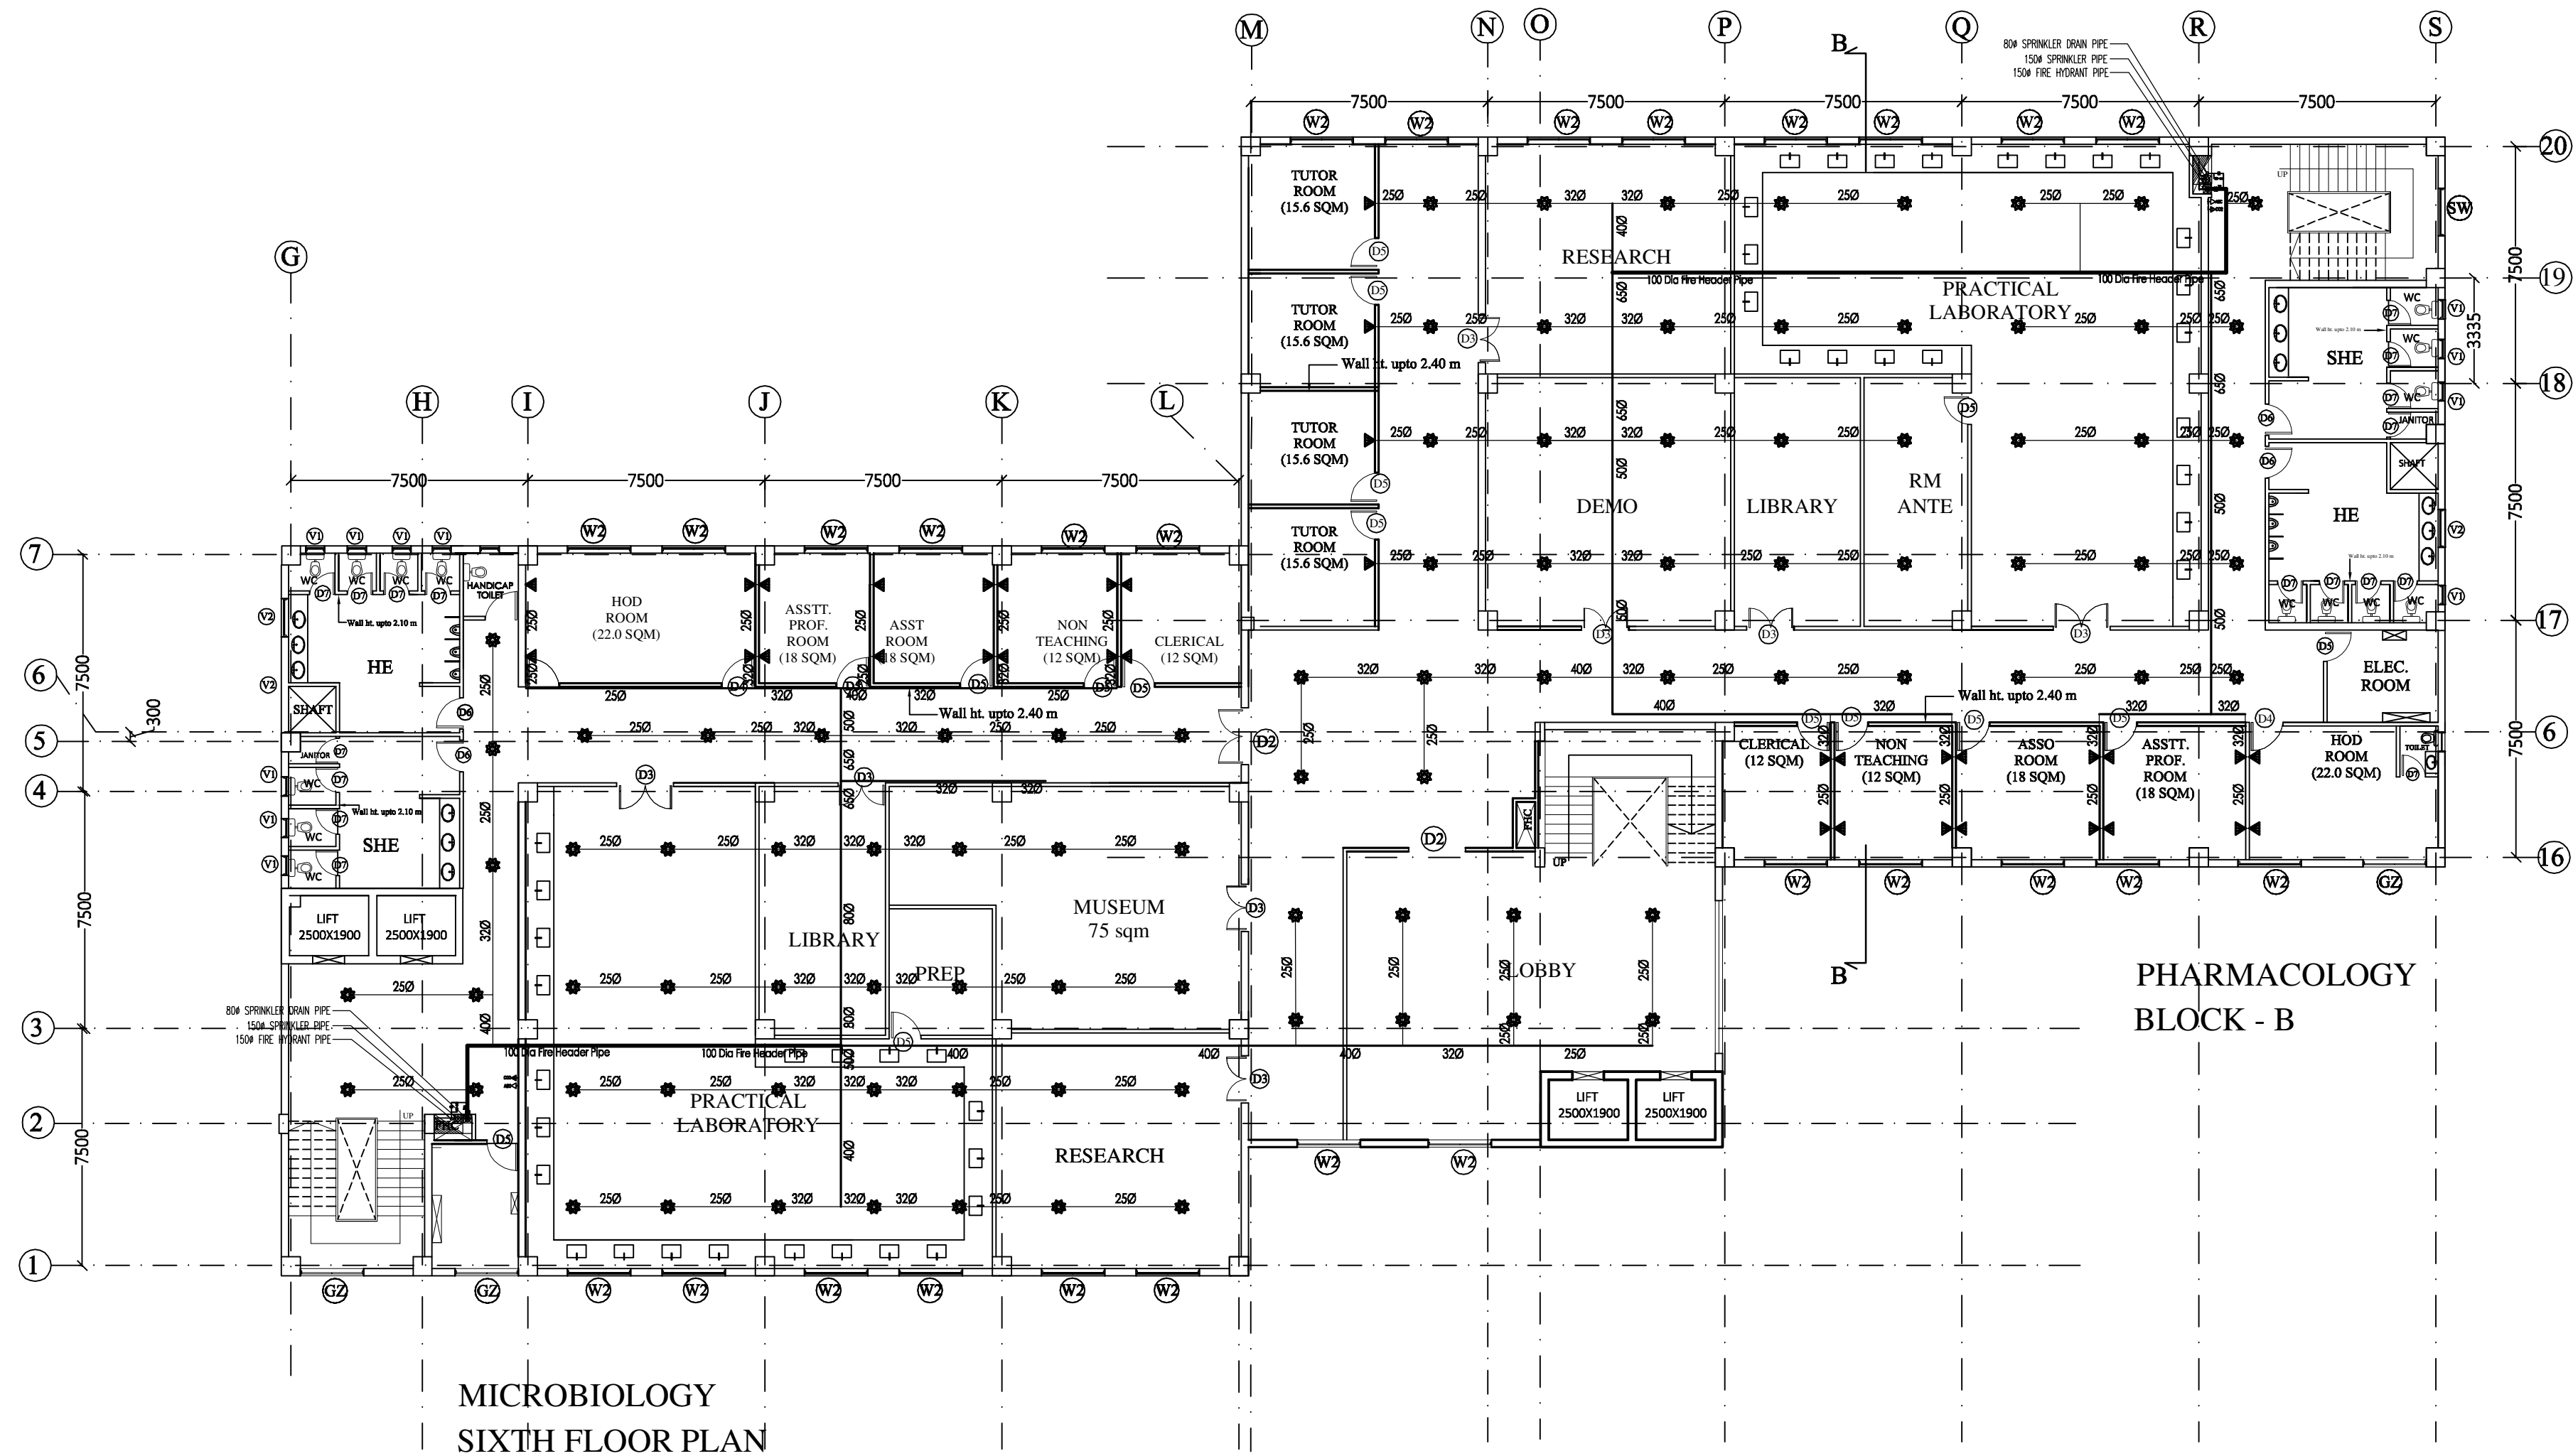

MICROBIOLOGY
SIXTH FLOOR PLAN

PROPOSED MEDICAL COLLEGE AT
NAHAN (H.P)

TEACHING
BLOCK

PHE
DESIGN

FLOOR PLANS

Date 08-06-2016

HSCC
NEW DELHI INDIA