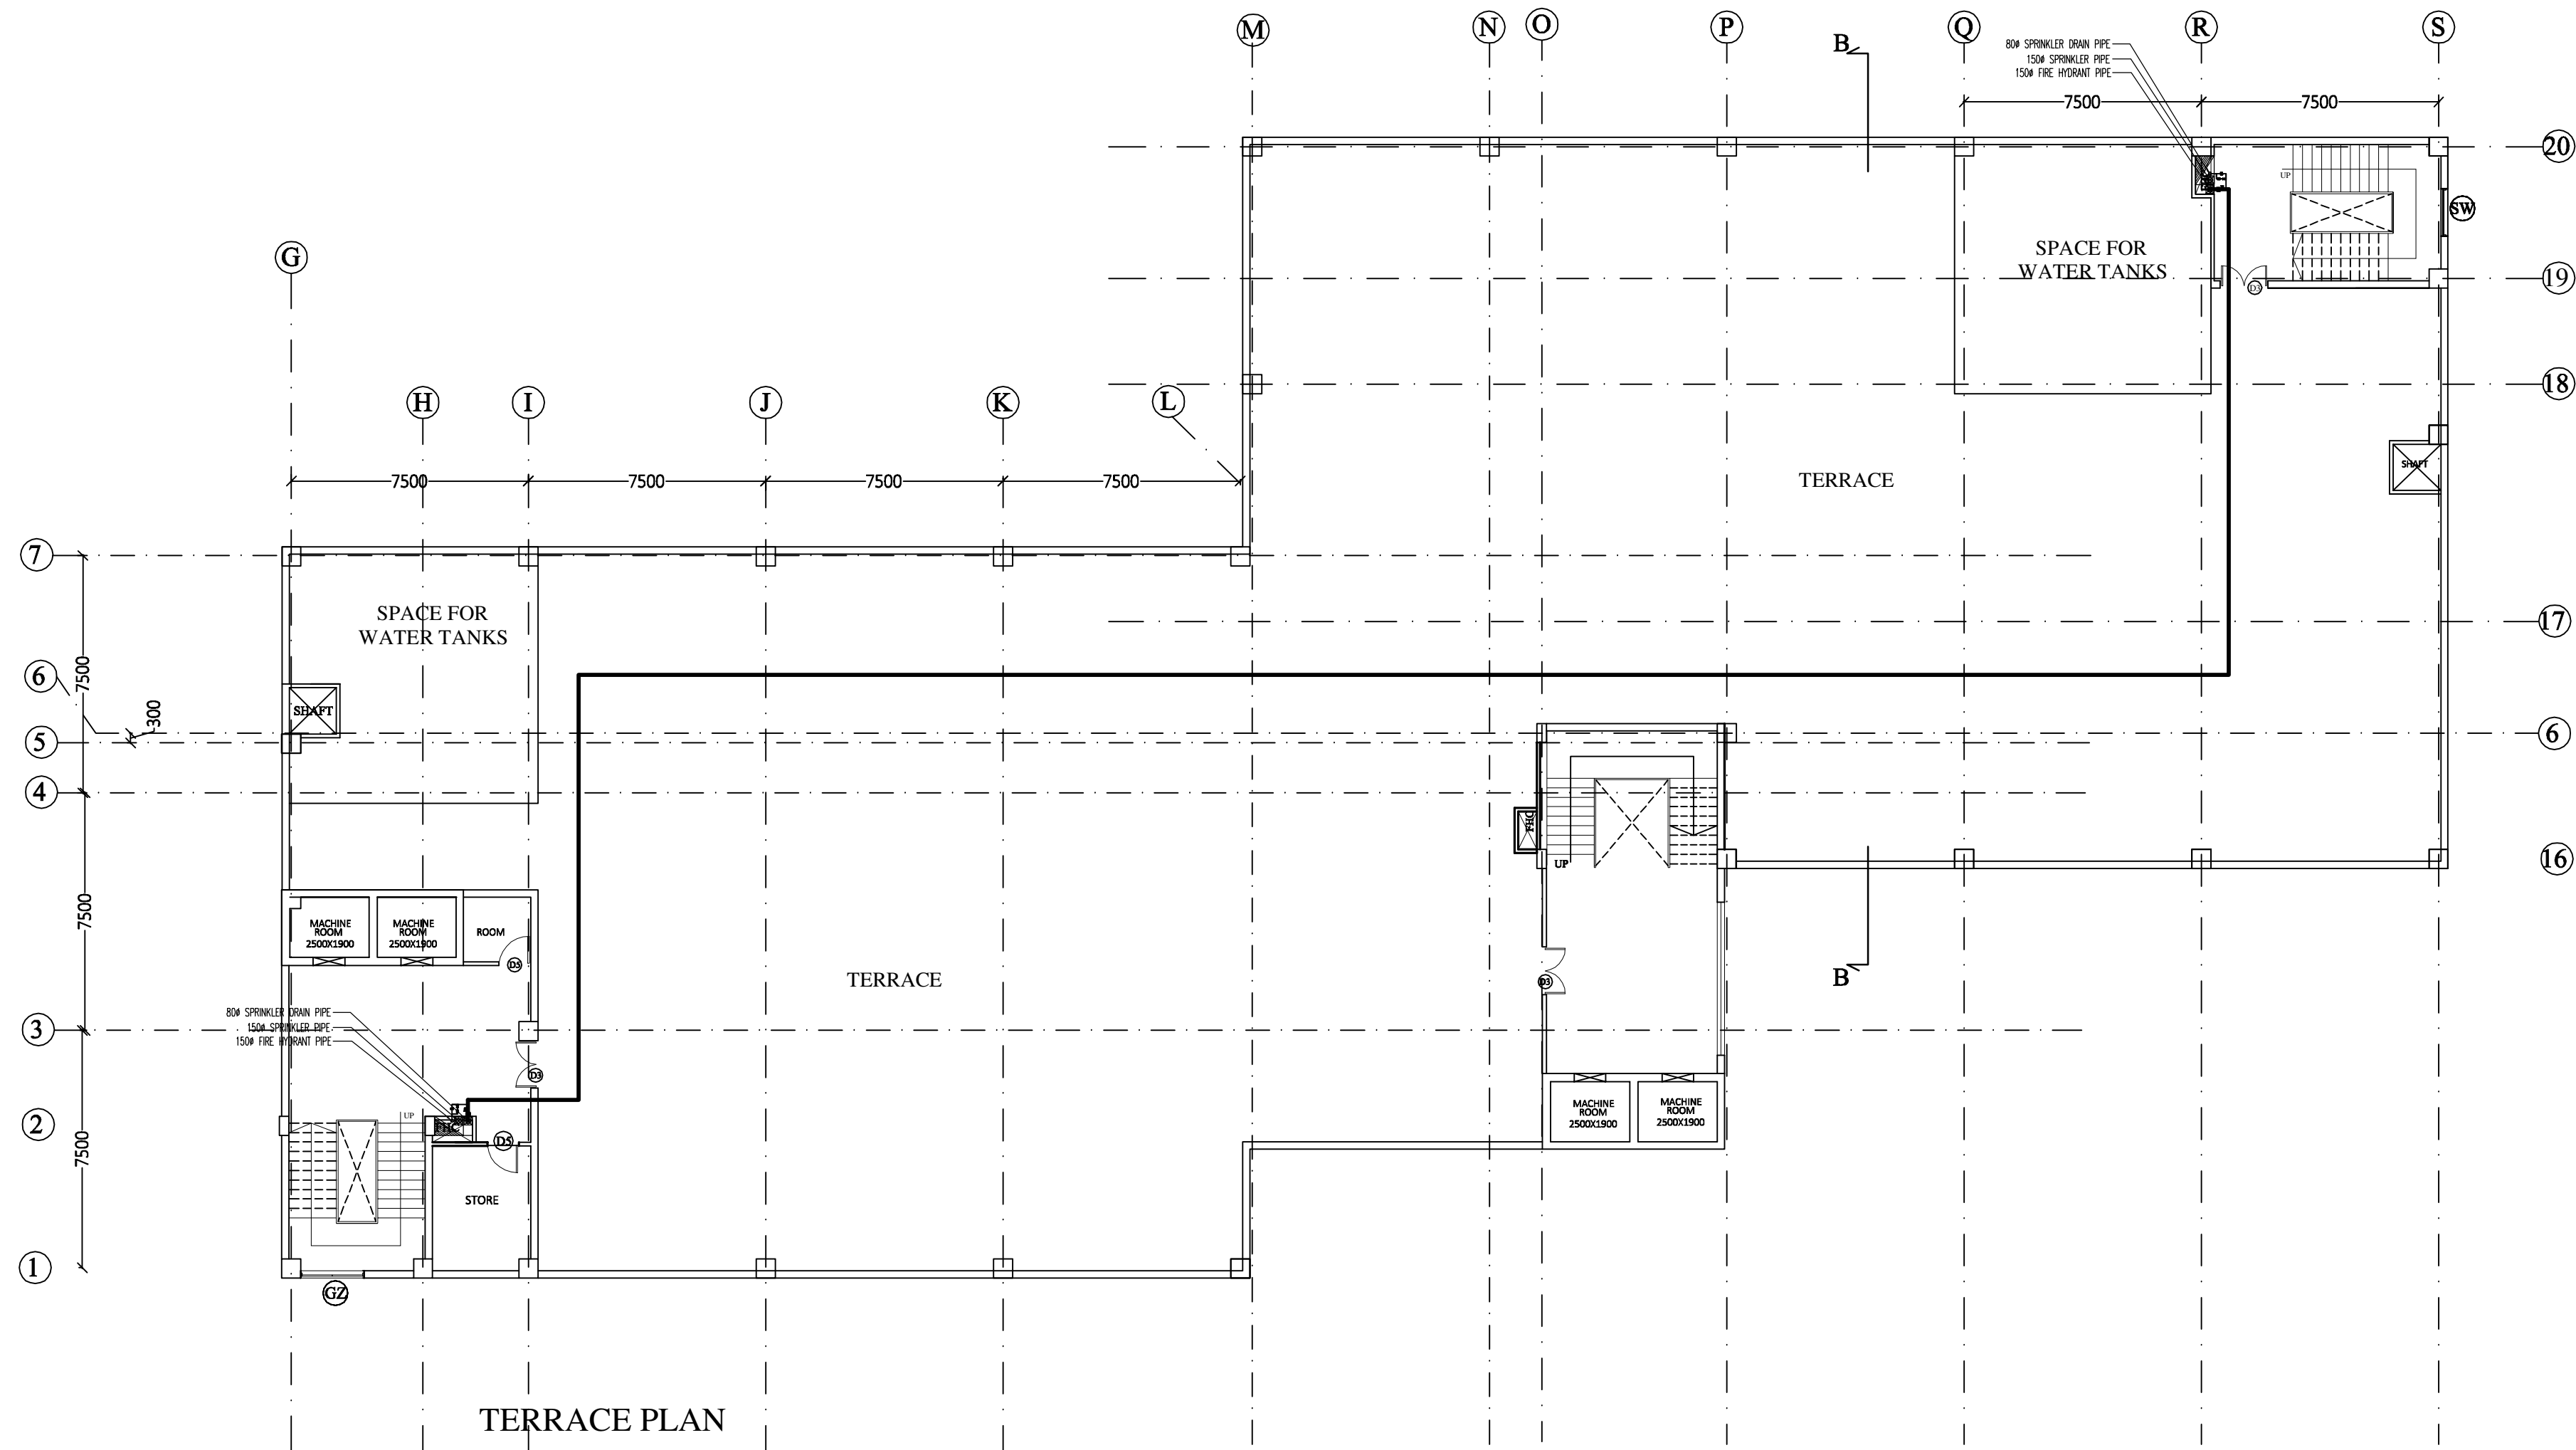

PROPOSED MEDICAL COLLEGE AT NAHAN (H.P)

TEACHING BLOCK

PHE DESIGN

FLOOR PLANS	
Date	08-06-2016

HSCC
NEW DELHI INDIA