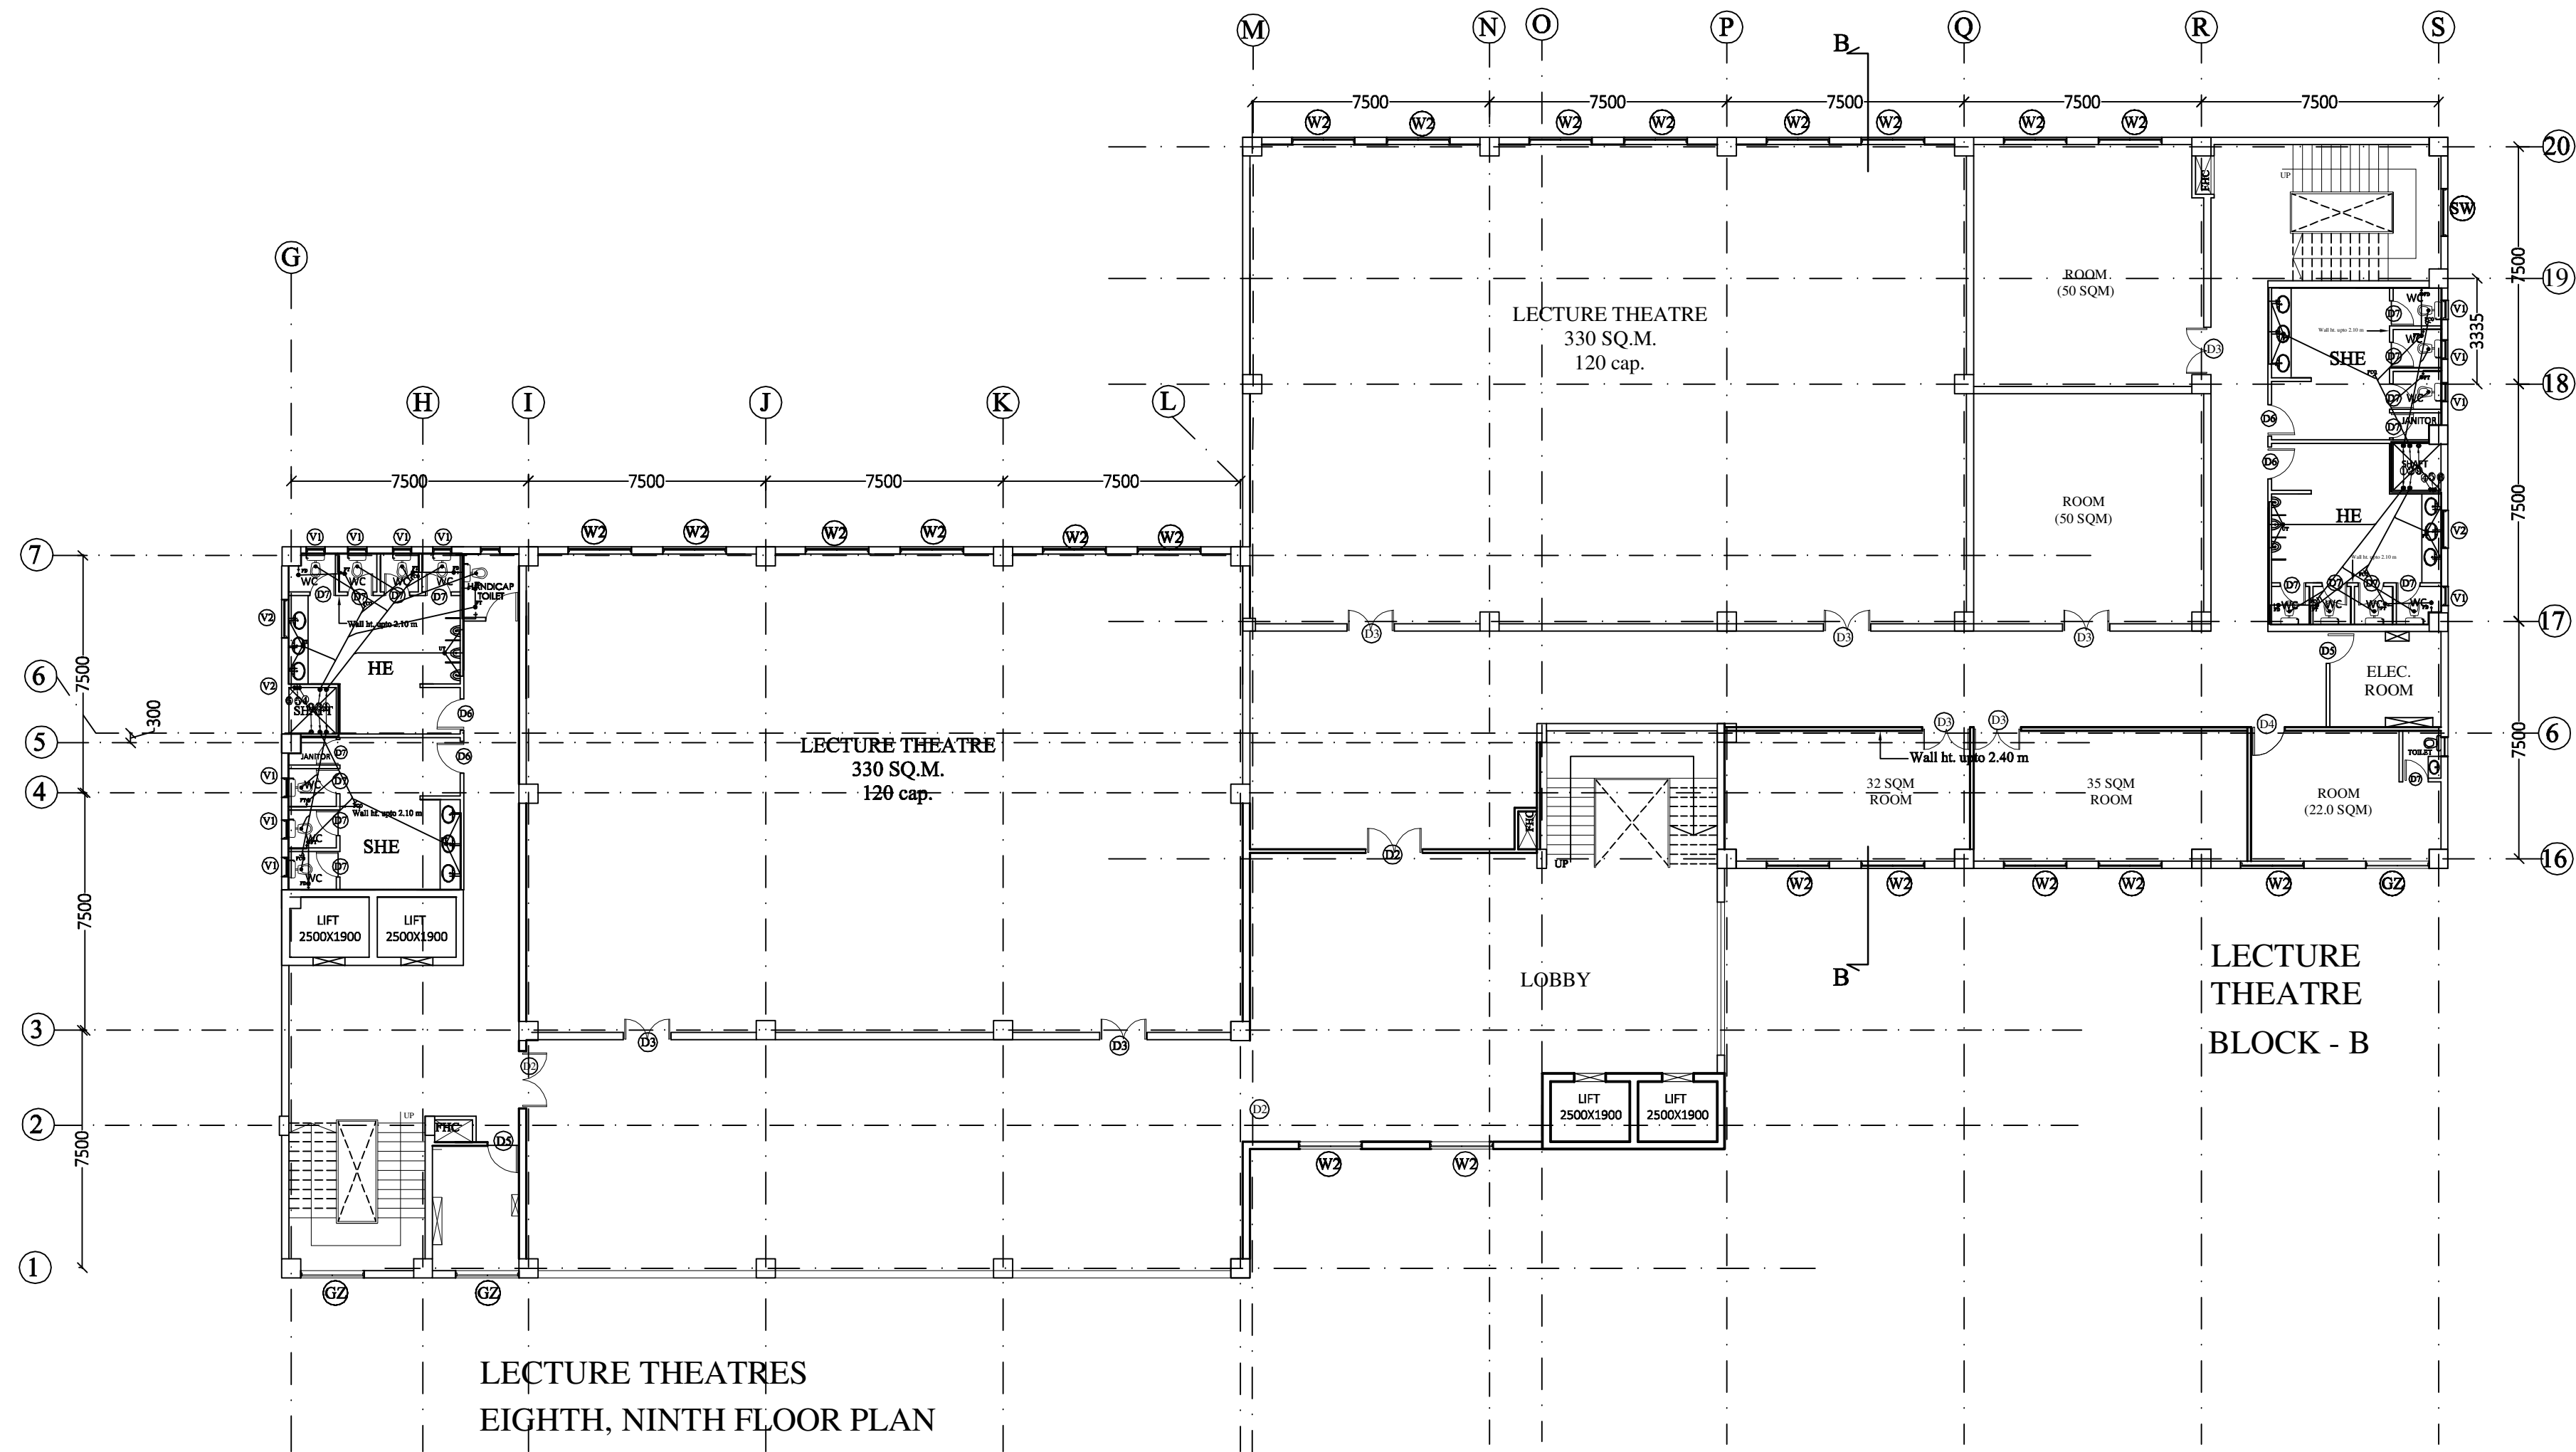

LECTURE THEATRES
EIGHTH, NINTH FLOOR PLAN

LECTURE
THEATRE
BLOCK - B

PROPOSED MEDICAL COLLEGE AT
NAHAN (H.P)

TEACHING
BLOCK
Tender

PLUMBING
DESIGN

FLOOR PLANS

HSCC
NEW DELHI INDIA