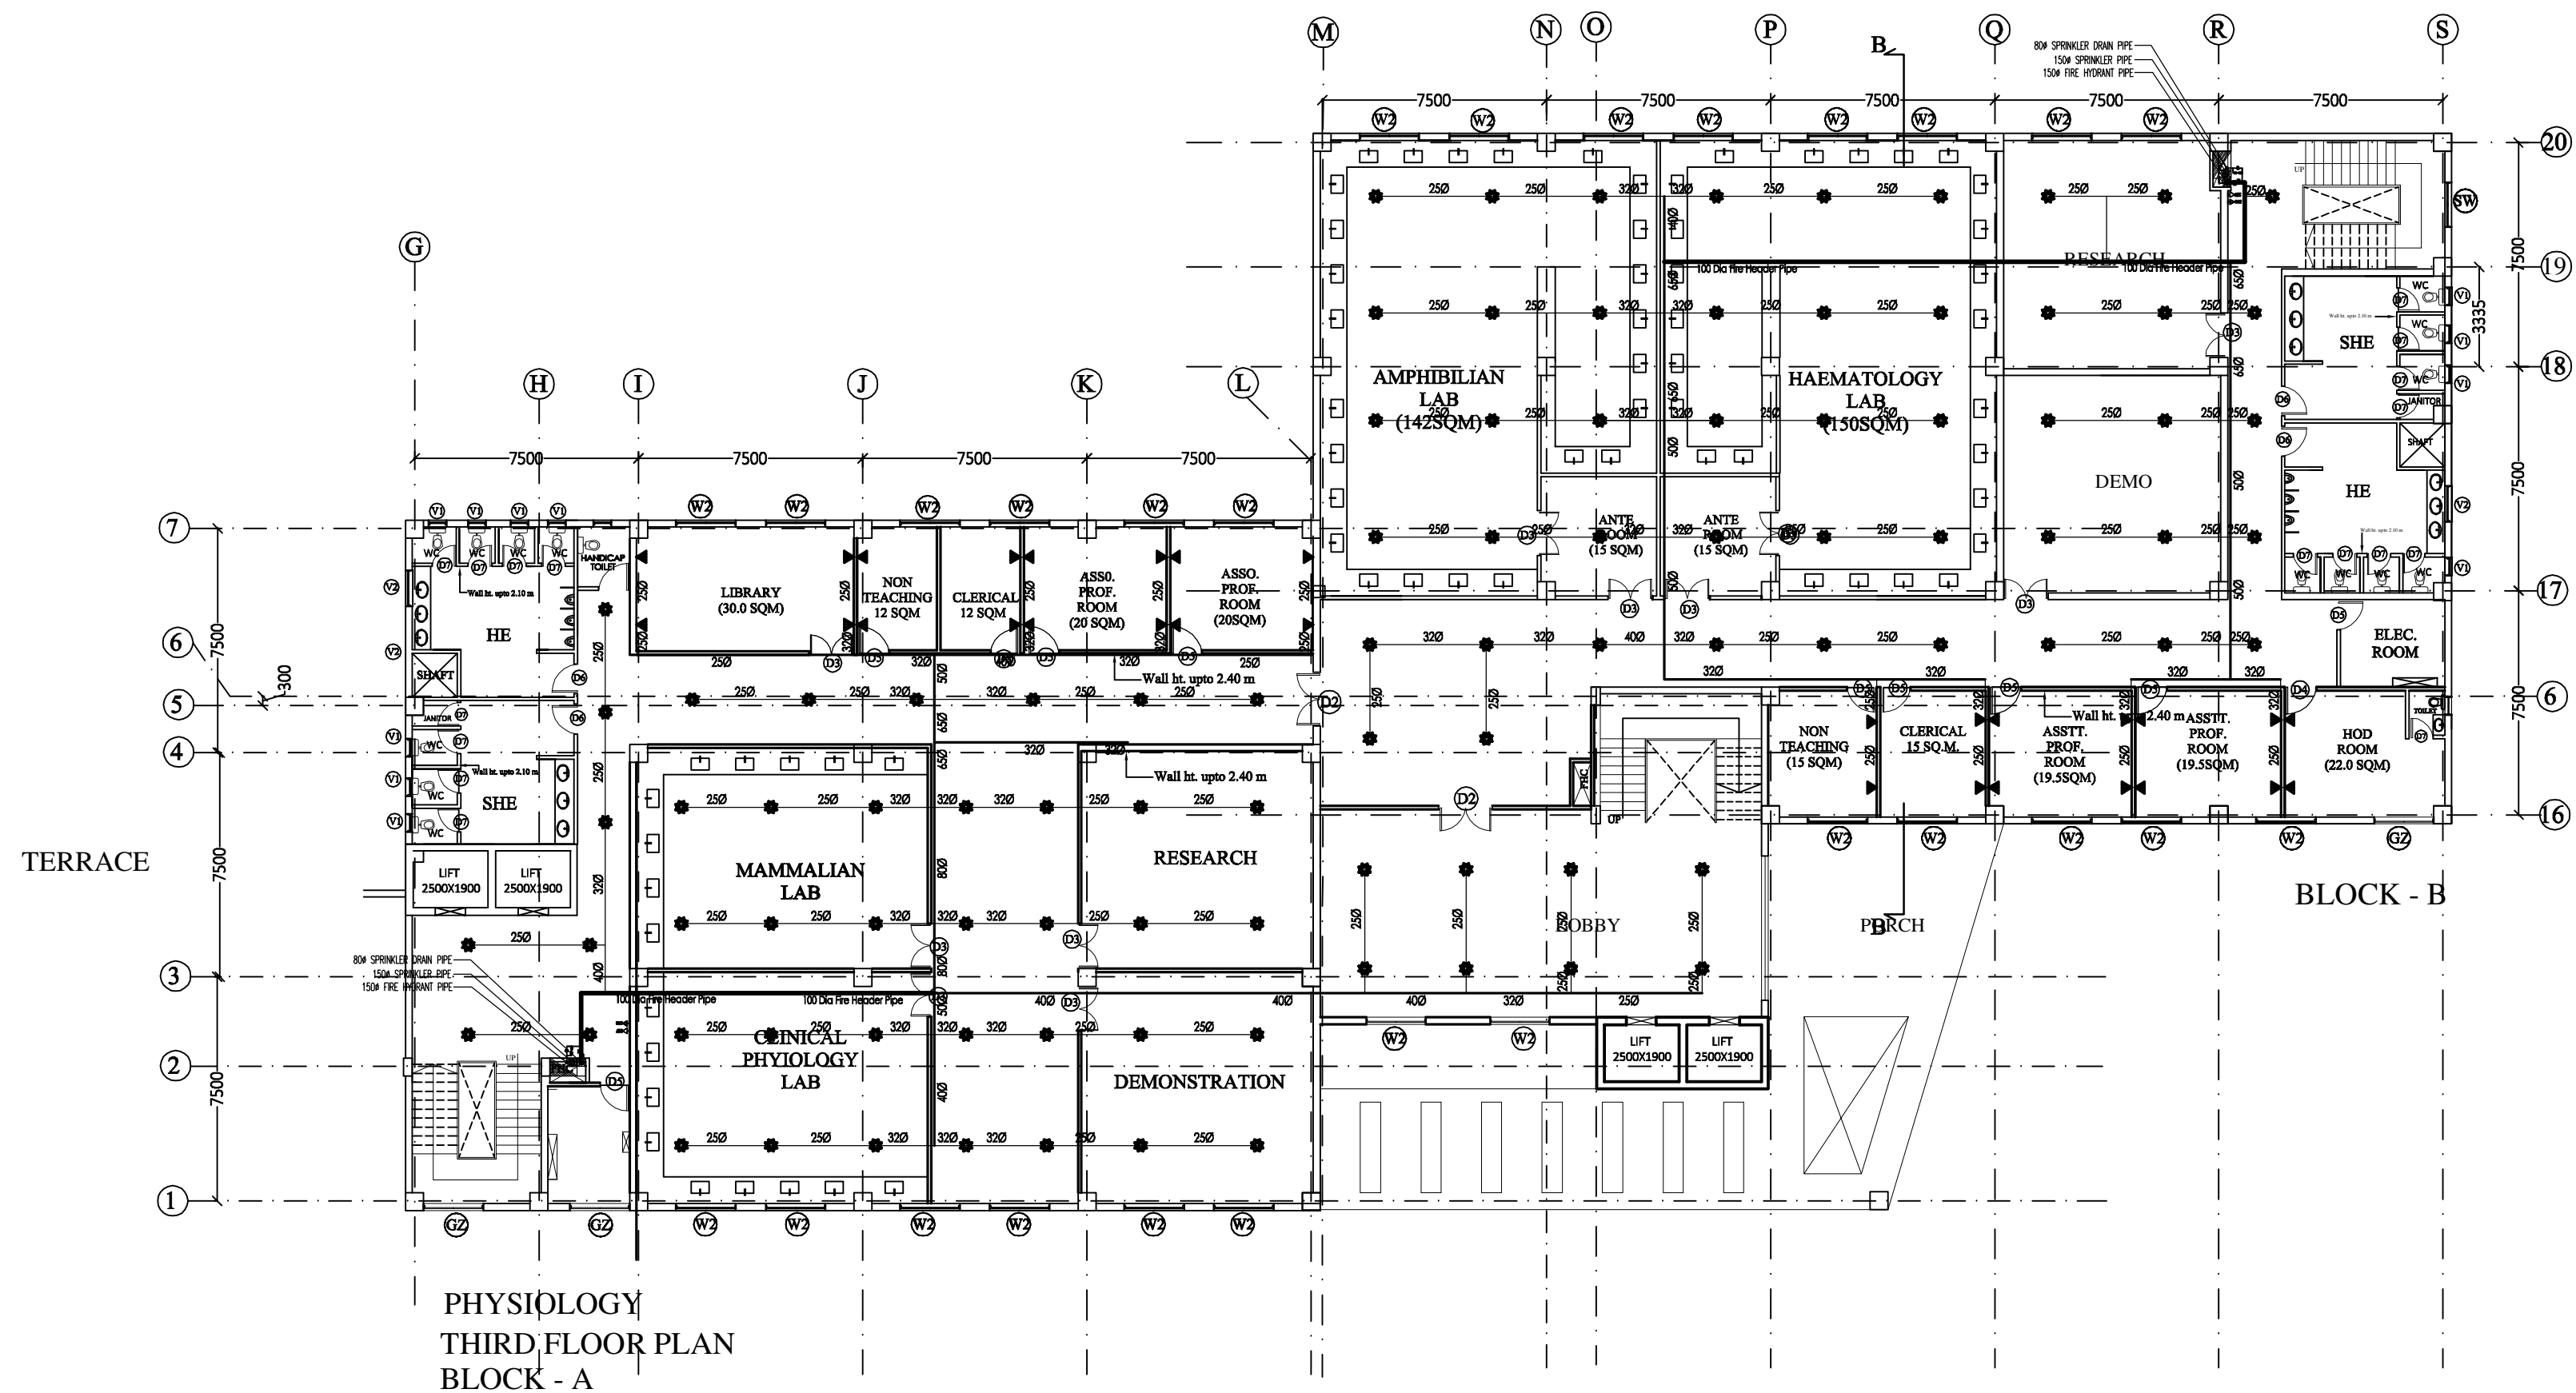

PHYSIOLOGY
THIRD FLOOR PLAN
BLOCK - A

BLOCK - B

PROPOSED MEDICAL COLLEGE AT
NAHAN (H.P)

TEACHING
BLOCK
Tender

PHE
DESIGN

FLOOR PLANS	
Date	08-06-2016

HSCC
NEW DELHI INDIA