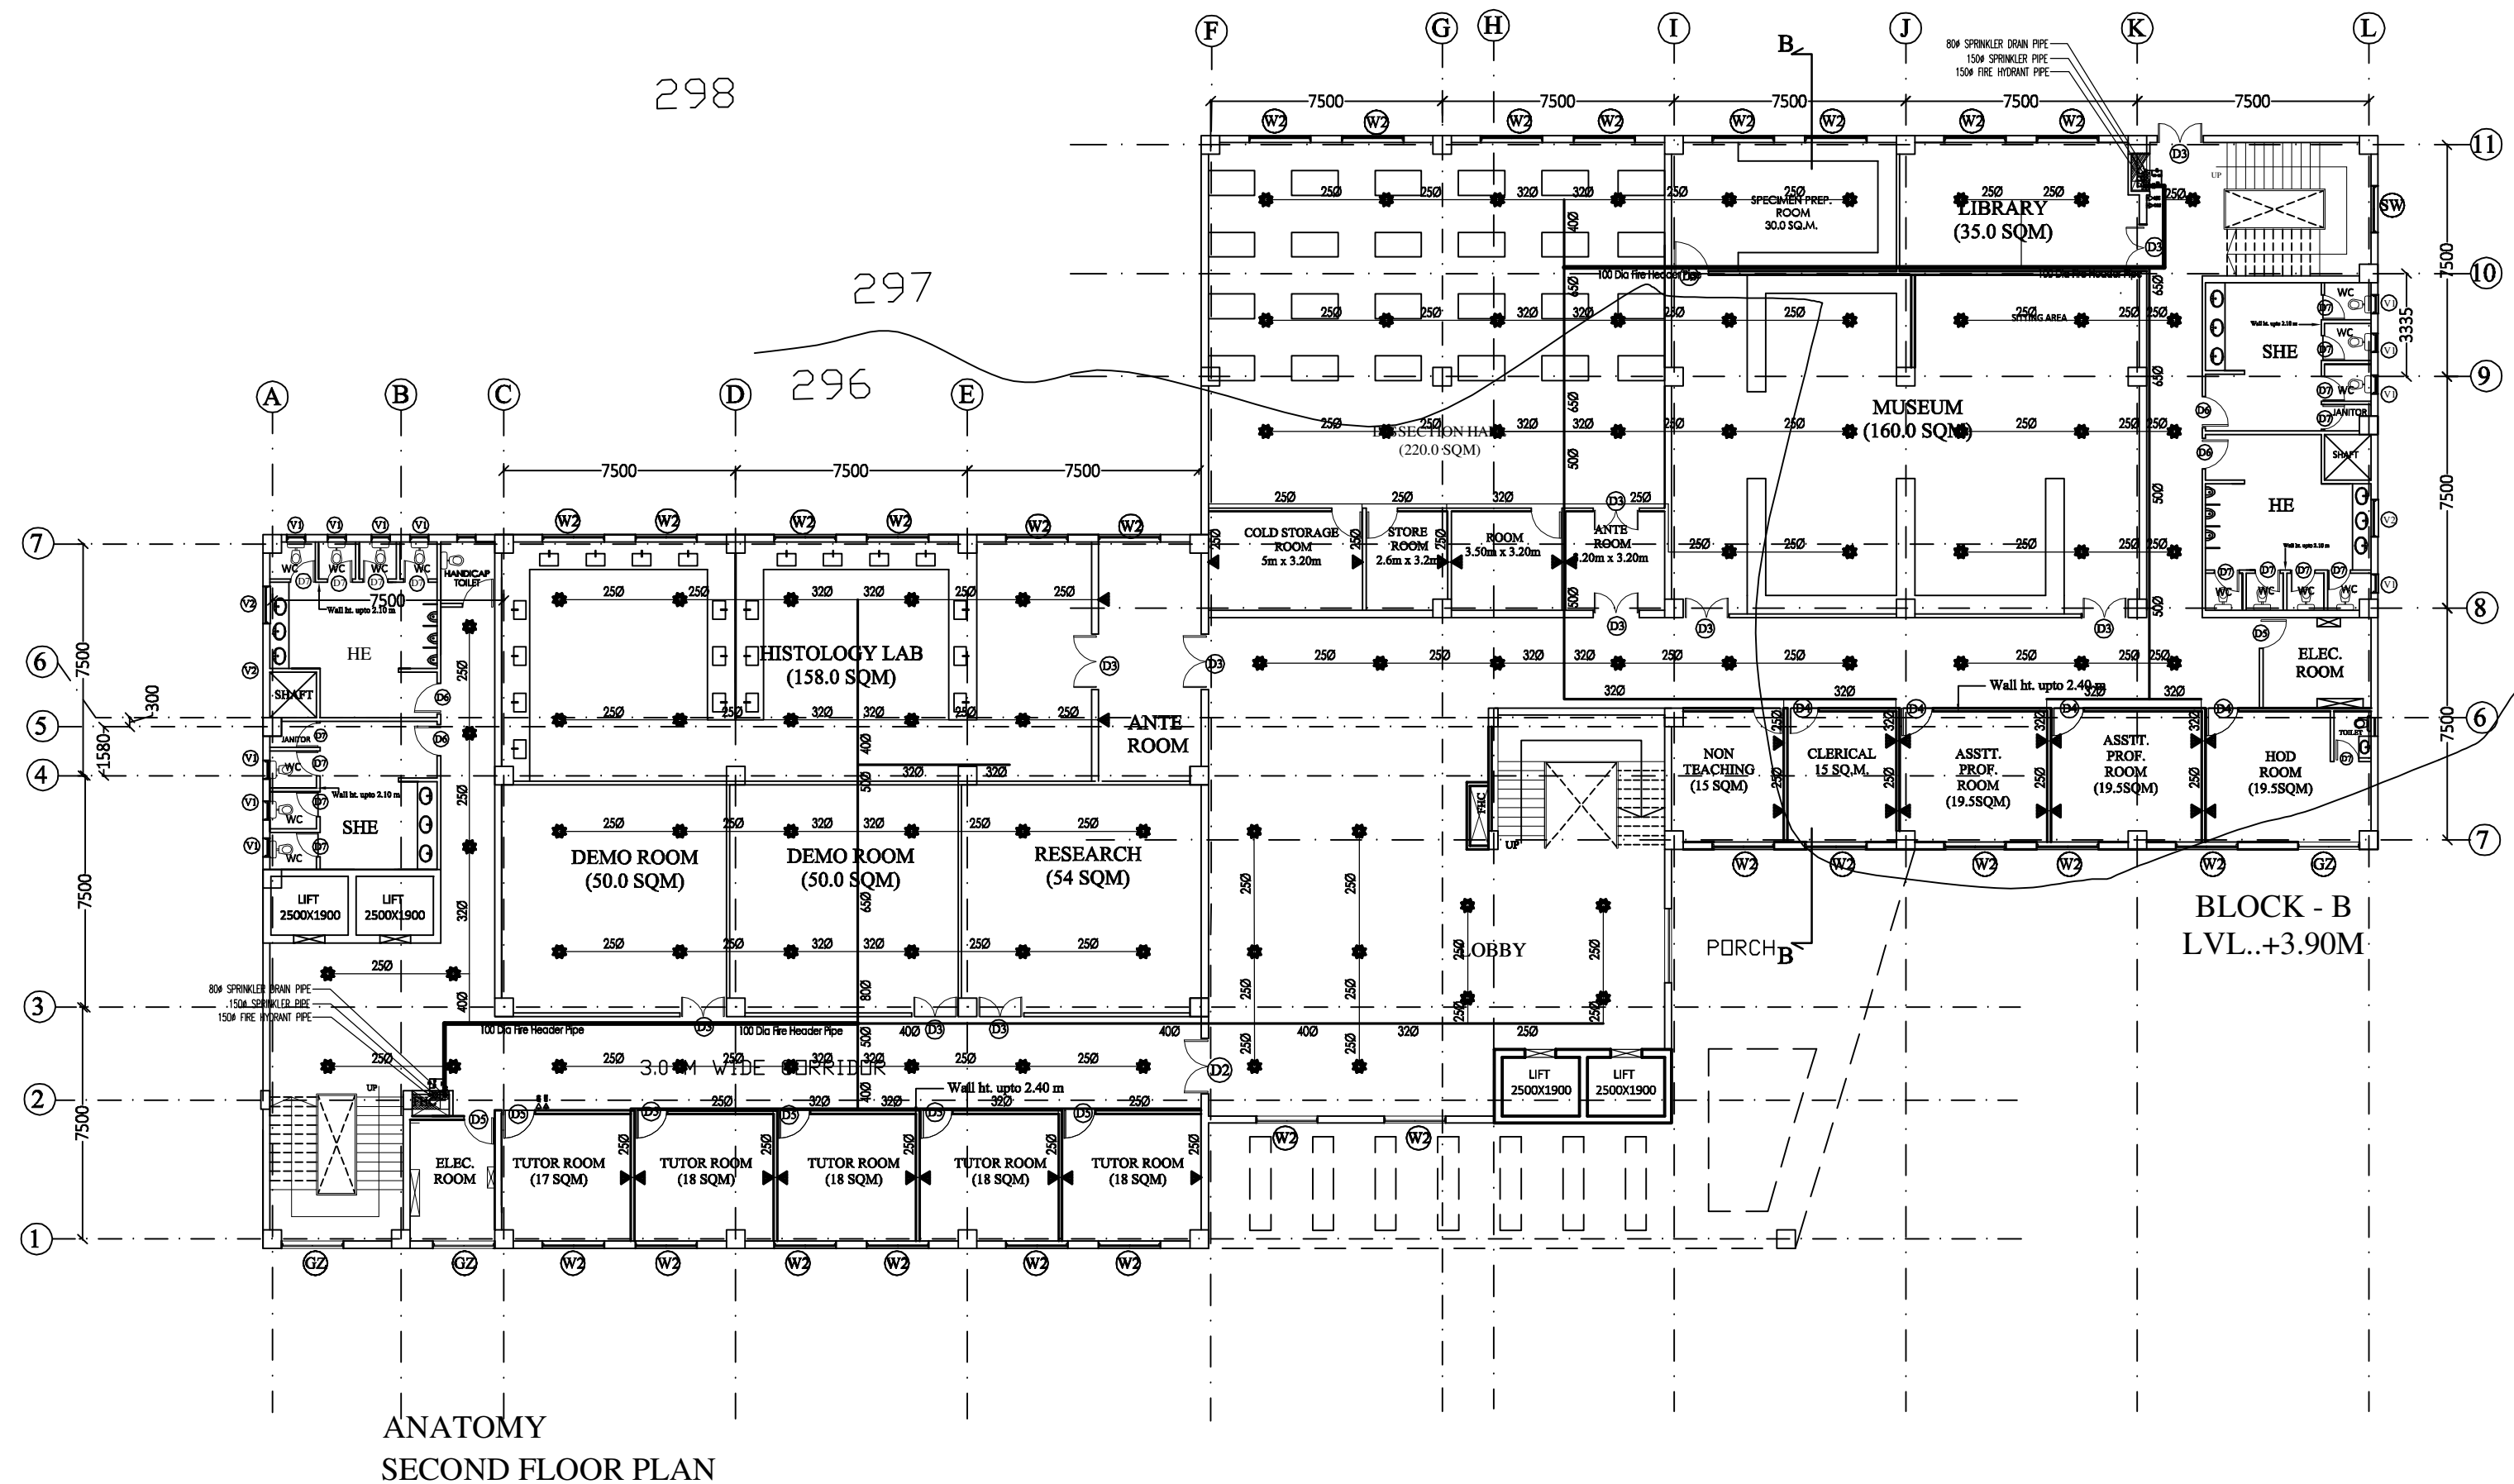

PROPOSED MEDICAL COLLEGE AT NAHAN (H.P)

TEACHING BLOCK Tender

PHE DESIGN

FLOOR PLANS

Date 08-06-2016

HSCC NEW DELHI INDIA